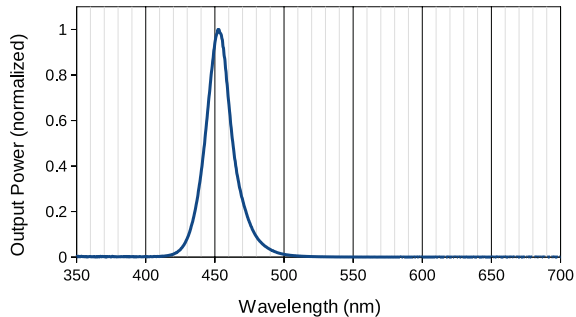

doric

LED Spectra

Application Note

Version 1.1.0

LED Light Source Intensity

Table 1.1: Typical Connectorized LED Output Power vs Optical Fiber Core Diameter

	LED			TYPICAL OUTPUT POWER at max current		
	Central Wavelength (nm)	Bandwidth FWHM (nm)	Maximum Current (mA)	Core 200 μm 0.53 NA	Core 400 μm 0.53 NA	Core 960 μm 0.63 NA
	365	~12	500	4.0	12	75
	385	~12	500	6.0	23	100
	405	~15	500	5.0	20	90
	420	~15	500	5.5	23	100
	450	~25	1000	8.0	23	100
	465	~25	1000	8.5	30	140
	505	~30	1000	3.0	16	70
	515	~40	1000	3.0	9.5	40
	560	~100	1000	2.0	10	60
	595	~20	1000	2.0	8.5	40
	625	~20	1000	3.5	14	70
	635	~20	1000	6.5	25	100
	840	~35	1000	6.0	22	40
	940	~35	1000	5.0	20	40
	5500K	-	1000	10	45	200

LED Light Source Spectra

(a) 365 nm LED

(b) 405 nm LED

(c) 420 nm LED

(d) 450 nm LED

(e) 465 nm LED

(f) 505 nm LED

Figure 2.1: Normalized LED Source Spectra