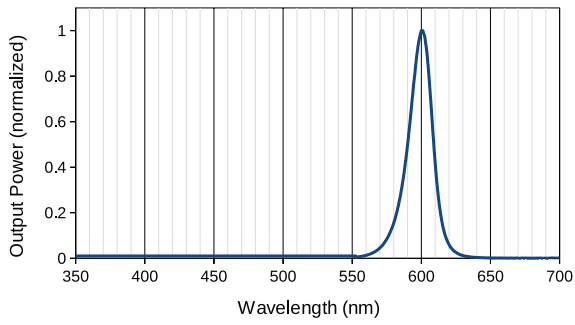

(i) 595 nm LED