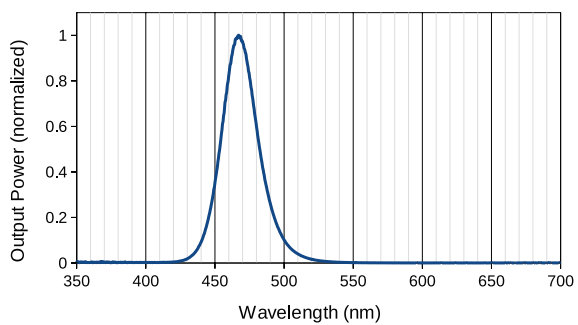

doric

LED Spectra

Application Note

Version 1.1.0

LED Light Source Intensity

Table 1.1: Typical Connectorized LED Output Power vs Optical Fiber Core Diameter

	LED			TYPICAL OUTPUT POWER at max current		
	Central Wavelength (nm)	Bandwidth FWHM (nm)	Maximum Current (mA)	Core 200 μm 0.53 NA	Core 400 μm 0.53 NA	Core 960 μm 0.63 NA
	365	~12	500	4.0	12	75
	385	~12	500	6.0	23	100
	405	~15	500	5.0	20	90
	420	~15	500	5.5	23	100
	450	~25	1000	8.0	23	100
	465	~25	1000	8.5	30	140
	505	~30	1000	3.0	16	70
	515	~40	1000	3.0	9.5	40
	560	~100	1000	2.0	10	60
	595	~20	1000	2.0	8.5	40
	625	~20	1000	3.5	14	70
	635	~20	1000	6.5	25	100
	840	~35	1000	6.0	22	40
	940	~35	1000	5.0	20	40
	5500K	-	1000	10	45	200

LED Light Source Spectra

(a) 365 nm LED

(b) 405 nm LED

(c) 420 nm LED

(d) 450 nm LED

(e) 465 nm LED

(f) 505 nm LED

Figure 2.1: Normalized LED Source Spectra