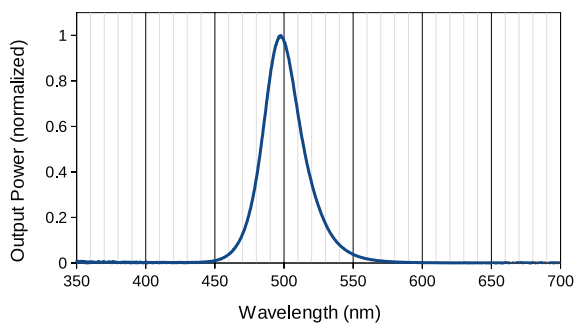

doric

LED Spectra

Application Note

Version 1.1.0

LED Light Source Intensity

Table 1.1: Typical Connectorized LED Output Power vs Optical Fiber Core Diameter

	LED			TYPICAL OUTPUT POWER at max current		
	Central Wavelength (nm)	Bandwidth FWHM (nm)	Maximum Current (mA)	Core 200 μm 0.53 NA	Core 400 μm 0.53 NA	Core 960 μm 0.63 NA
	365	~12	500	4.0	12	75
	385	~12	500	6.0	23	100
	405	~15	500	5.0	20	90
	420	~15	500	5.5	23	100
	450	~25	1000	8.0	23	100
	465	~25	1000	8.5	30	140
	505	~30	1000	3.0	16	70
	515	~40	1000	3.0	9.5	40
	560	~100	1000	2.0	10	60
	595	~20	1000	2.0	8.5	40
	625	~20	1000	3.5	14	70
	635	~20	1000	6.5	25	100
	840	~35	1000	6.0	22	40
	940	~35	1000	5.0	20	40
	5500K	-	1000	10	45	200

LED Light Source Spectra

(a) 365 nm LED

(b) 405 nm LED

(c) 420 nm LED

(d) 450 nm LED

(e) 465 nm LED

(f) 505 nm LED

Figure 2.1: Normalized LED Source Spectra