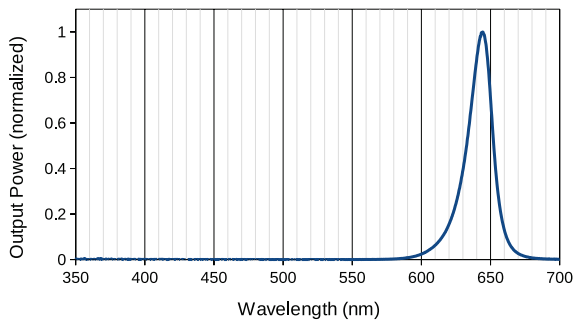

doric

LED Spectra

Application Note

Version 1.1.0

LED Light Source Intensity

Table 1.1: Typical Connectorized LED Output Power vs Optical Fiber Core Diameter

	LED			TYPICAL OUTPUT POWER at max current		
	Central Wavelength (nm)	Bandwidth FWHM (nm)	Maximum Current (mA)	Core 200 μm 0.53 NA	Core 400 μm 0.53 NA	Core 960 μm 0.63 NA
	365	~12	500	4.0	12	75
	385	~12	500	6.0	23	100
	405	~15	500	5.0	20	90
	420	~15	500	5.5	23	100
	450	~25	1000	8.0	23	100
	465	~25	1000	8.5	30	140
	505	~30	1000	3.0	16	70
	515	~40	1000	3.0	9.5	40
	560	~100	1000	2.0	10	60
	595	~20	1000	2.0	8.5	40
	625	~20	1000	3.5	14	70
	635	~20	1000	6.5	25	100
	840	~35	1000	6.0	22	40
	940	~35	1000	5.0	20	40
	5500K	-	1000	10	45	200

LED Light Source Spectra

(a) 365 nm LED

(b) 405 nm LED

(c) 420 nm LED

(d) 450 nm LED

(e) 465 nm LED

(f) 505 nm LED

Figure 2.1: Normalized LED Source Spectra

(g) 515 nm LED

(h) 560 nm LED

(i) 595 nm LED

(j) 625 nm LED

(k) 635 nm LED

(l) W5500K LED

Figure 2.1: Normalized LED Source Spectra (Continued)

(a) Overall Normalization of LED Source Spectra, Whole, with LISER fluorescence Light Source for Comparison