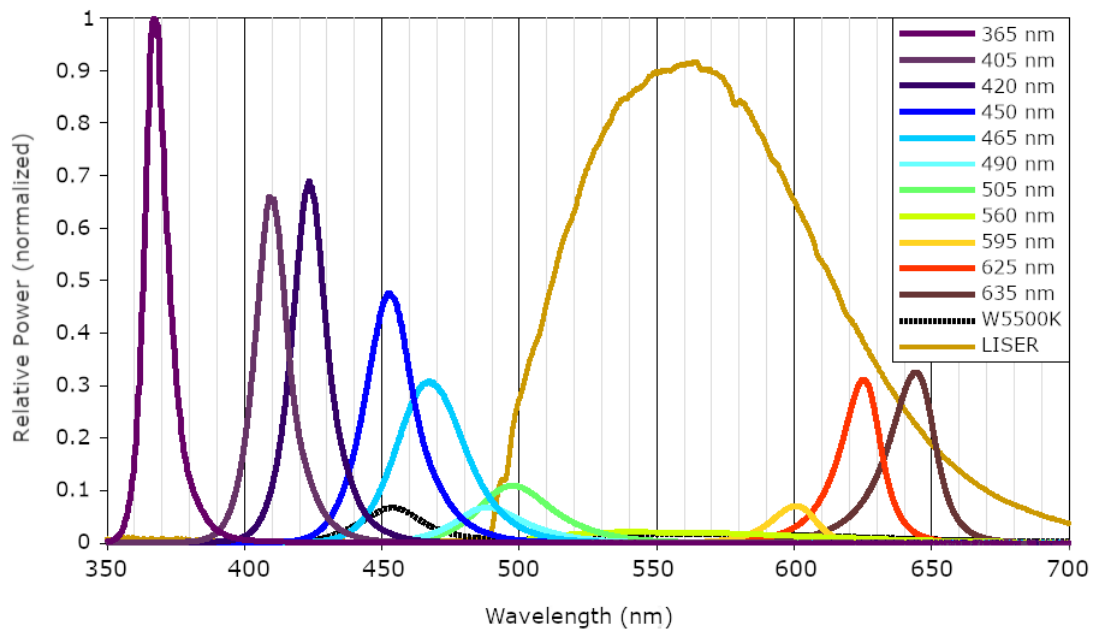

doric

LED Spectra

Application Note

Version 1.1.0

LED Light Source Intensity

Table 1.1: Typical Connectorized LED Output Power vs Optical Fiber Core Diameter

	LED			TYPICAL OUTPUT POWER at max current		
	Central Wavelength (nm)	Bandwidth FWHM (nm)	Maximum Current (mA)	Core 200 μm 0.53 NA	Core 400 μm 0.53 NA	Core 960 μm 0.63 NA
	365	~12	500	4.0	12	75
	385	~12	500	6.0	23	100
	405	~15	500	5.0	20	90
	420	~15	500	5.5	23	100
	450	~25	1000	8.0	23	100
	465	~25	1000	8.5	30	140
	505	~30	1000	3.0	16	70
	515	~40	1000	3.0	9.5	40
	560	~100	1000	2.0	10	60
	595	~20	1000	2.0	8.5	40
	625	~20	1000	3.5	14	70
	635	~20	1000	6.5	25	100
	840	~35	1000	6.0	22	40
	940	~35	1000	5.0	20	40
	5500K	-	1000	10	45	200

LED Light Source Spectra

(a) 365 nm LED

(b) 405 nm LED

(c) 420 nm LED

(d) 450 nm LED

(e) 465 nm LED

(f) 505 nm LED

Figure 2.1: Normalized LED Source Spectra

(g) 515 nm LED

(h) 560 nm LED

(i) 595 nm LED

(j) 625 nm LED

(k) 635 nm LED

(l) W5500K LED

Figure 2.1: Normalized LED Source Spectra (Continued)

(a) Overall Normalization of LED Source Spectra, Whole, with LISER fluorescence Light Source for Comparison