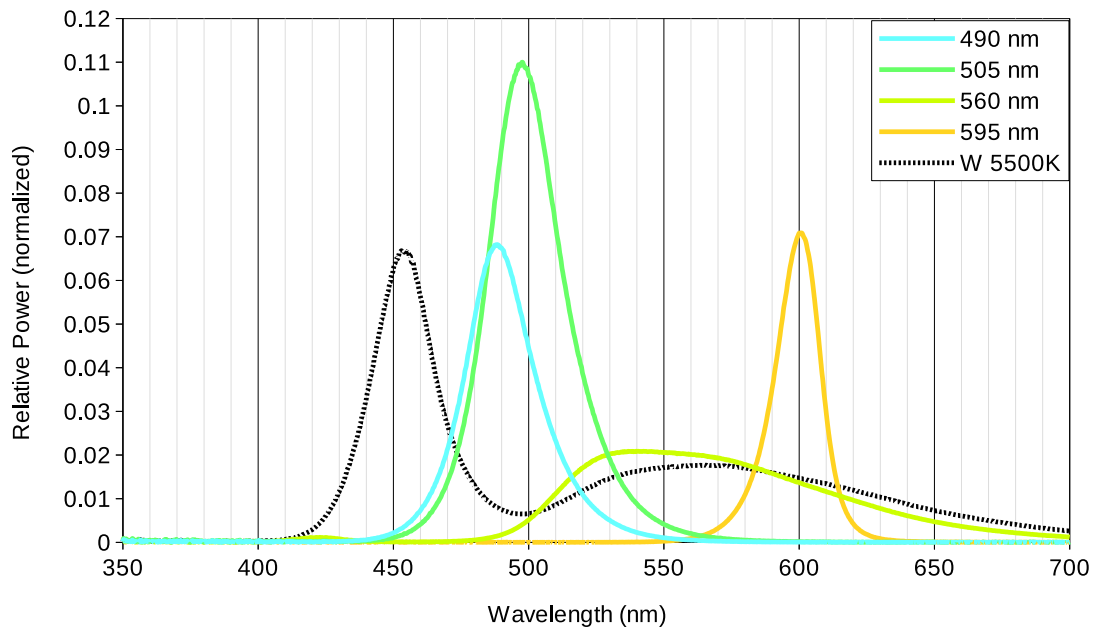

doric

LED Spectra

Application Note

Version 1.1.0

LED Light Source Intensity

Table 1.1: Typical Connectorized LED Output Power vs Optical Fiber Core Diameter

	LED			TYPICAL OUTPUT POWER at max current		
	Central Wavelength (nm)	Bandwidth FWHM (nm)	Maximum Current (mA)	Core 200 μm 0.53 NA	Core 400 μm 0.53 NA	Core 960 μm 0.63 NA
	365	~12	500	4.0	12	75
	385	~12	500	6.0	23	100
	405	~15	500	5.0	20	90
	420	~15	500	5.5	23	100
	450	~25	1000	8.0	23	100
	465	~25	1000	8.5	30	140
	505	~30	1000	3.0	16	70
	515	~40	1000	3.0	9.5	40
	560	~100	1000	2.0	10	60
	595	~20	1000	2.0	8.5	40
	625	~20	1000	3.5	14	70
	635	~20	1000	6.5	25	100
	840	~35	1000	6.0	22	40
	940	~35	1000	5.0	20	40
	5500K	-	1000	10	45	200

LED Light Source Spectra

(a) 365 nm LED

(b) 405 nm LED

(c) 420 nm LED

(d) 450 nm LED

(e) 465 nm LED

(f) 505 nm LED

Figure 2.1: Normalized LED Source Spectra

(g) 515 nm LED

(h) 560 nm LED

(i) 595 nm LED

(j) 625 nm LED

(k) 635 nm LED

(l) W5500K LED

Figure 2.1: Normalized LED Source Spectra (Continued)

(a) Overall Normalization of LED Source Spectra, Whole, with LISER fluorescence Light Source for Comparison