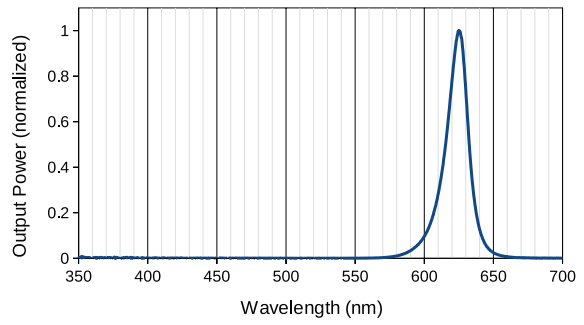

(j) 625 nm LED