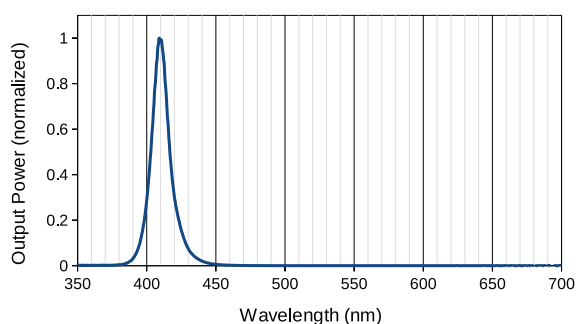

(b) 405 nm LED