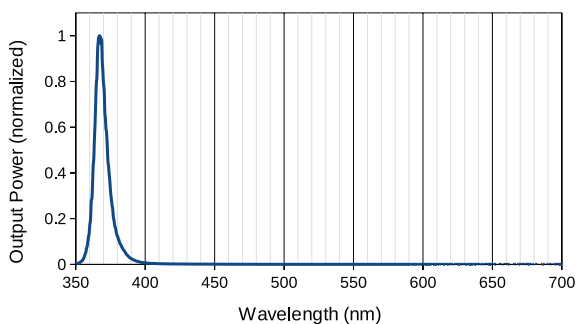

LED Light Source Spectra

(a) 365 nm LED