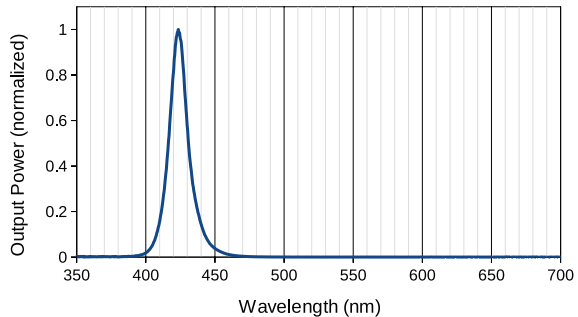

(c) 420 nm LED