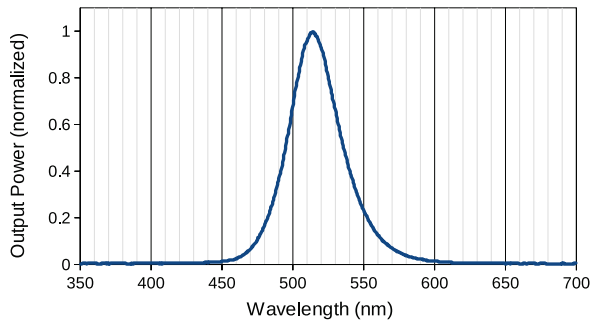

doric

LED Spectra

Application Note

Version 1.1.0

LED Light Source Intensity

Table 1.1: Typical Connectorized LED Output Power vs Optical Fiber Core Diameter

	LED			TYPICAL OUTPUT POWER at max current		
	Central Wavelength (nm)	Bandwidth FWHM (nm)	Maximum Current (mA)	Core 200 μm 0.53 NA	Core 400 μm 0.53 NA	Core 960 μm 0.63 NA
	365	~12	500	4.0	12	75
	385	~12	500	6.0	23	100
	405	~15	500	5.0	20	90
	420	~15	500	5.5	23	100
	450	~25	1000	8.0	23	100
	465	~25	1000	8.5	30	140
	505	~30	1000	3.0	16	70
	515	~40	1000	3.0	9.5	40
	560	~100	1000	2.0	10	60
	595	~20	1000	2.0	8.5	40
	625	~20	1000	3.5	14	70
	635	~20	1000	6.5	25	100
	840	~35	1000	6.0	22	40
	940	~35	1000	5.0	20	40
	5500K	-	1000	10	45	200

LED Light Source Spectra

(a) 365 nm LED

(b) 405 nm LED

(c) 420 nm LED

(d) 450 nm LED

(e) 465 nm LED

(f) 505 nm LED

Figure 2.1: Normalized LED Source Spectra