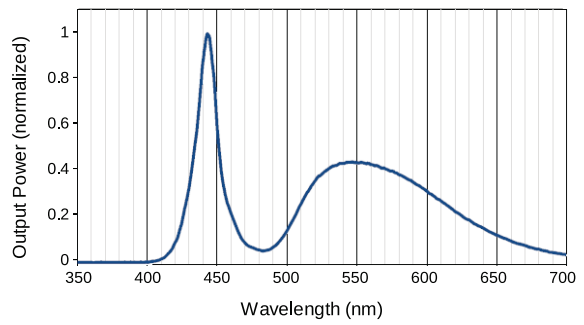

doric

LED Spectra

Application Note

Version 1.1.0

LED Light Source Intensity

Table 1.1: Typical Connectorized LED Output Power vs Optical Fiber Core Diameter

	LED			TYPICAL OUTPUT POWER at max current		
	Central Wavelength (nm)	Bandwidth FWHM (nm)	Maximum Current (mA)	Core 200 μm 0.53 NA	Core 400 μm 0.53 NA	Core 960 μm 0.63 NA
	365	~12	500	4.0	12	75
	385	~12	500	6.0	23	100
	405	~15	500	5.0	20	90
	420	~15	500	5.5	23	100
	450	~25	1000	8.0	23	100
	465	~25	1000	8.5	30	140
	505	~30	1000	3.0	16	70
	515	~40	1000	3.0	9.5	40
	560	~100	1000	2.0	10	60
	595	~20	1000	2.0	8.5	40
	625	~20	1000	3.5	14	70
	635	~20	1000	6.5	25	100
	840	~35	1000	6.0	22	40
	940	~35	1000	5.0	20	40
	5500K	-	1000	10	45	200

(g) 515 nm LED

(h) 560 nm LED

(i) 595 nm LED

(j) 625 nm LED

(k) 635 nm LED

(l) W5500K LED

Figure 2.1: Normalized LED Source Spectra (Continued)

(a) Overall Normalization of LED Source Spectra, Whole, with LISER fluorescence Light Source for Comparison