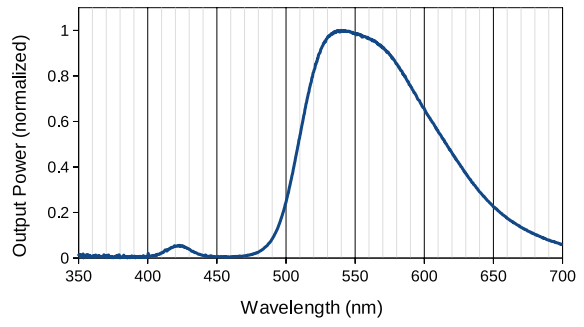

(h) 560 nm LED