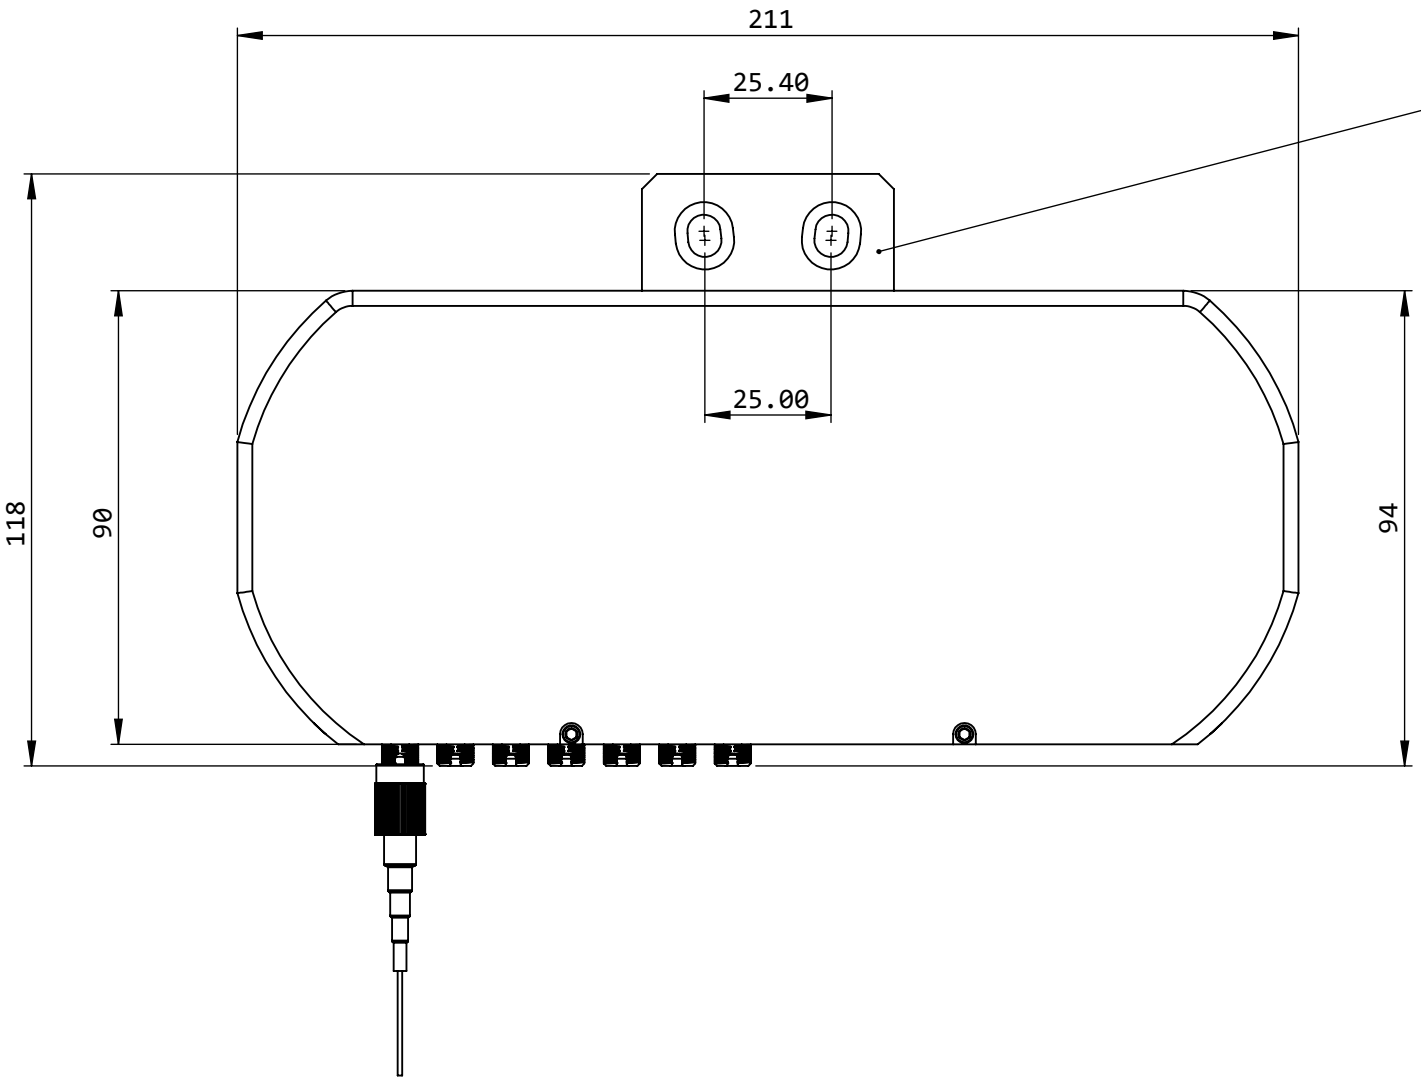

8 7 6 5 4 3 2 1

D
C
B
A

HORIZONTAL POSITION

D
C
B
A

9 FC/FC ADAPTERS

Dimensions in mm
For Information Purposes Only

PROPRIETARY
THE INFORMATION CONTAINED IN THIS DRAWING
IS THE SOLE PROPERTY OF **Doric Lenses Inc.**..
ANY REPRODUCTION IN PART OR AS A WHOLE
WITHOUT THE WRITTEN PERMISSION OF
Doric Lenses Inc. IS PROHIBITED.

DO NOT SCALE DRAWING

		357 rue Franquet, Quebec, QC G1P 4N7, Canada; Tel: 418 877 5600; doriclenses.com;	
TITLE:		BB_HD7	
DWG. NO.		B340-2403	
		22-6-2023	

8 7 6 5 4 3 2 1

VERTICAL POSITION

Dimensions in mm
For Information Purposes Only