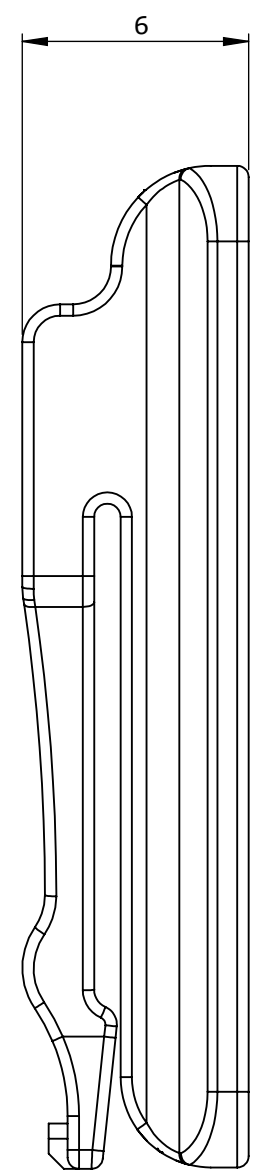

8 7 6 5 4 3 2 1

D
C
B
A

8 7 6 5 4 3 2 1

Dimensions in mm
For Information Purposes Only

PROPRIETARY
THE INFORMATION CONTAINED IN THIS DRAWING IS THE SOLE PROPERTY OF **Doric Lenses Inc.** ANY REPRODUCTION IN PART OR AS A WHOLE WITHOUT THE WRITTEN PERMISSION OF **Doric Lenses Inc.** IS PROHIBITED.

DO NOT SCALE DRAWING

doric	357 rue Franquet, Quebec, QC G1P 4N7, Canada; Tel: 418 877 5600; doriclenses.com;
TITLE:	16 Channels Ephys Headstage
DWG. NO.	B410-6001
	22-7-2021

D
C
B
A