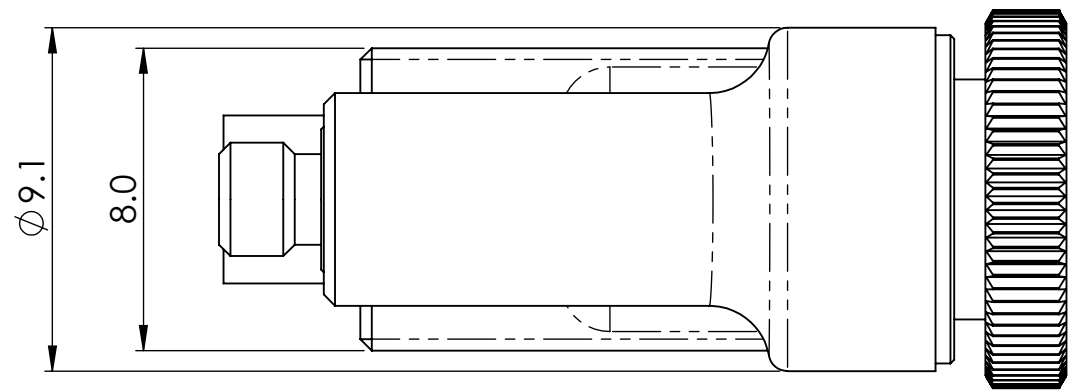

8 7 6 5 4 3 2 1

D

D