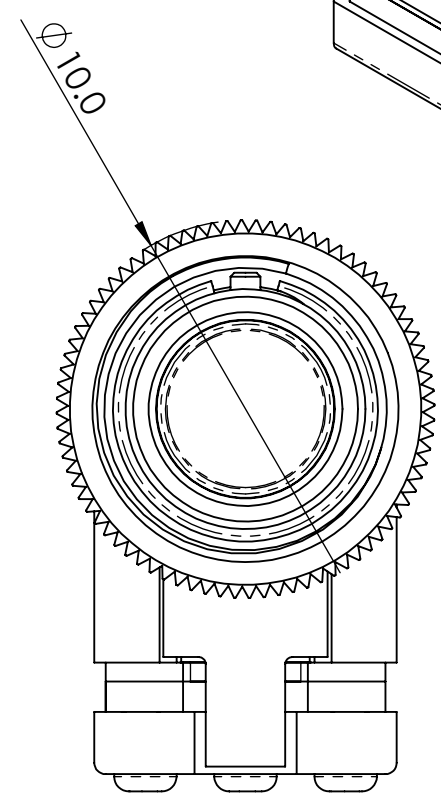

B

A

A

doric	357 rue Franquet, Quebec, QC G1P 4N7, Canada; Tel: 418 877 5600; doriclenses.com;
TITLE: eTFMB-L	
DWG. NO. B350-1401	

Dimensions in mm
For Information Purposes Only

PROPRIETARY
THE INFORMATION CONTAINED IN THIS DRAWING
IS THE SOLE PROPERTY OF **Doric Lenses Inc.**..
ANY REPRODUCTION IN PART OR AS A WHOLE
WITHOUT THE WRITTEN PERMISSION OF
Doric Lenses Inc. IS PROHIBITED.

DO NOT SCALE DRAWING

8 7 6 5 4 3 2 1